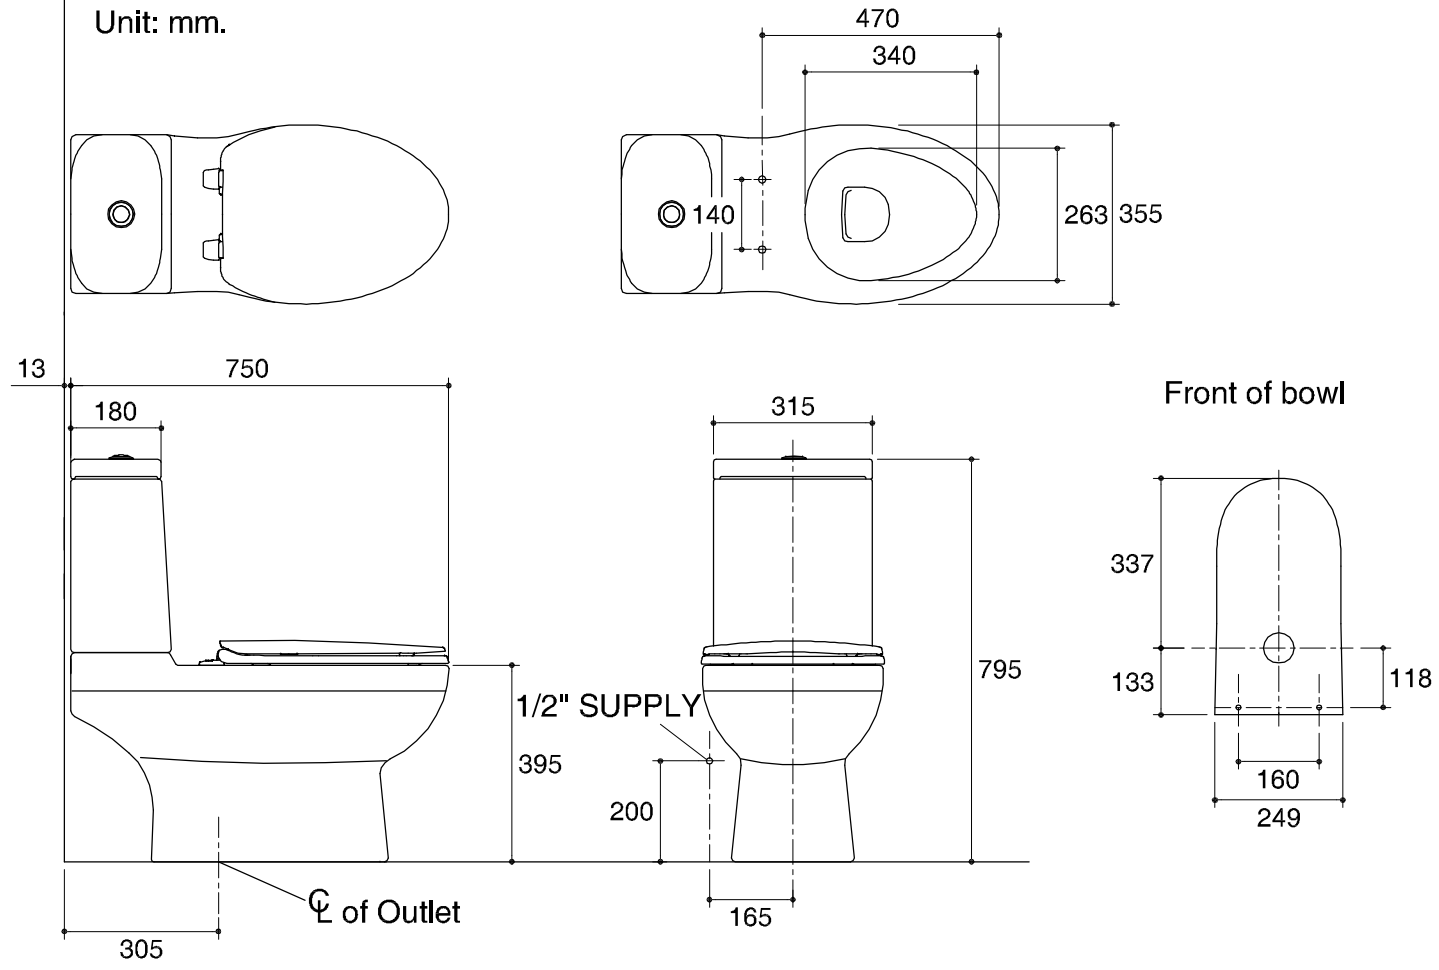

Dimensions are approximate.  
Unit: mm.

<b>SKU</b>	<b>K-17291X-S-WK</b>
<b>Name</b>	<b>KAPPA</b>
<b>Description</b>	<b>2PC TOILET</b>

**KARAT**

\* The recommended dimension for installation can be adjusted according to user preferences and layout.